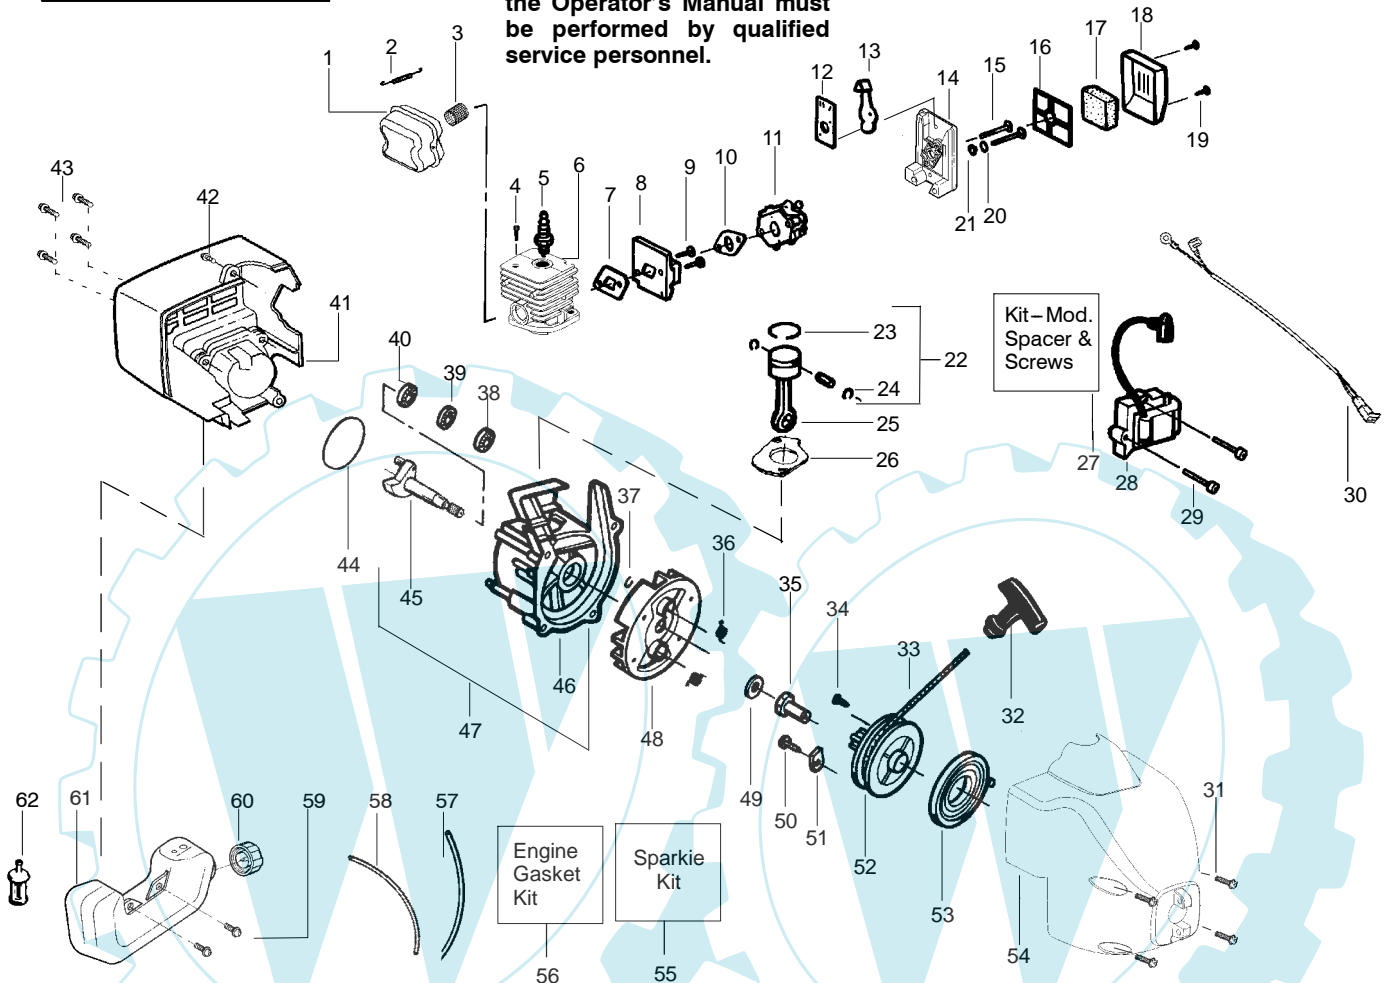

PARTS LIST NO. 530086888		McCULLOCH. PARTS LIST	MODEL(s) Trim Mac 250	
DATE 8/20/03	Replaces 530086888 - 3/28/03		Note: Illustration may differ from actual model due to design changes	PAGE NO. 5

TYPE 4

WARNING
All repairs, adjustments and maintenance not described in the Operator's Manual must be performed by qualified service personnel.

Ref.	Part No.	Description	Ref.	Part No.	Description	Ref.	Part No.	Description
1.	530071390	Kit - Muffler (incl. 2,3)	23.	530055120	Ring-Piston	46.	530071627	Assy-Crankcase (Incl. 38-40)
2.	530042088	Spring-Muffler	24.	530015162	Ret.-Piston Pin	47.	530071675	Assy-C'case & C'shaft (Incl. 37,45,46)
3.	530071391	Screen-Spark Arrestor	25.	530069615	Kit-Conn. Rod Ass'y.	48.	530069886	Assy-Flywheel
4.	530015953	Screw-Cylinder	26.	530069616	Gasket-Cylinder (Kit)	49.	530015828	Washer-Flat
5.	Champion	Spark Plug (RCJ6Y)	27.	530071731	Kit-Module Spacer & Screws	50.	530015775	Screw
6.	530012376	Cylinder	28.	530039211	Module-Ignition	51.	530053985	Retainer-Pulley
7.	530069616	Gasket-Cyl./Carb.(Kit)	29.	530016357	Screw	52.	530071536	Kit-Starter Pulley (Incl. 34)
8.	530069758	Kit - Carb. Adaptor	30.	530047278	Assy-Switch Wire	53.	530042086	Spring-Starter
9.	530016014	Screw	31.	530015810	Screw	54.	530071527	Assy. - Fan Housing
10.	530069616	Gasket-Carb. (Kit)	32.	530027569	Handle-Starter	55.	507475326	Kit-Sparkie (Incl. spring term. & boot)
11.	---	Kit - Carburetor Ass'y (WA-226)	33.	530071542	Kit - Rope	56.	530069616	Kit-Engine Gasket (Incl. 7,10,26,44)
	530071635	(WT-631)	34.	530016391	Screw	57.	530069216	Kit-Fuel Line(large)
12.	530038747	Plate-Choke Mounting	35.	530027953	Coupling-Drive	58.	530069247	Kit-Fuel Line(small)
13.	530035499	Shutter-Choke	36.	530023817	Spring-Starter Dog	59.	530016379	Retainer-Tank
14.	530052431	Box-Air	37.	530015941	Retain. Ring-C'shaft	60.	530014347	Assy-Fuel Cap
15.	530015887	Screw	38.	530055728	Bearing-Outer	61.	530056731	Assy-Fuel Tank (Incl. cap, lines,filter)
16.	530036569	Plate - Filter Support	39.	530071615	Kit-C'case Seal	62.	530095646	Assy-Fuel Pickup
17.	530036575	Air Filter- Foam	40.	530032125	Bearing-Inner			
18.	530054414	Cover-Air Filter	41.	530057026	Shroud-Rear			
19.	530015892	Screw	42.	530015886	Screw			
20.	530015852	Spacer-Choke	43.	530015810	Screw			
21.	530015254	Washer	44.	530069616	O-Ring-C'case/Shrd (Kit)			
22.	530069987	Kit - Piston (Incl. 23, 24 & Pin)	45.	530012413	Assy-Crankshaft			

✓ = NEW PART NUMBER FOR THIS IPL

★ = REFER TO THE SERVICE REFERENCE INDICATED FOR MORE INFORMATION. (LOCATED AT END OF IPL)