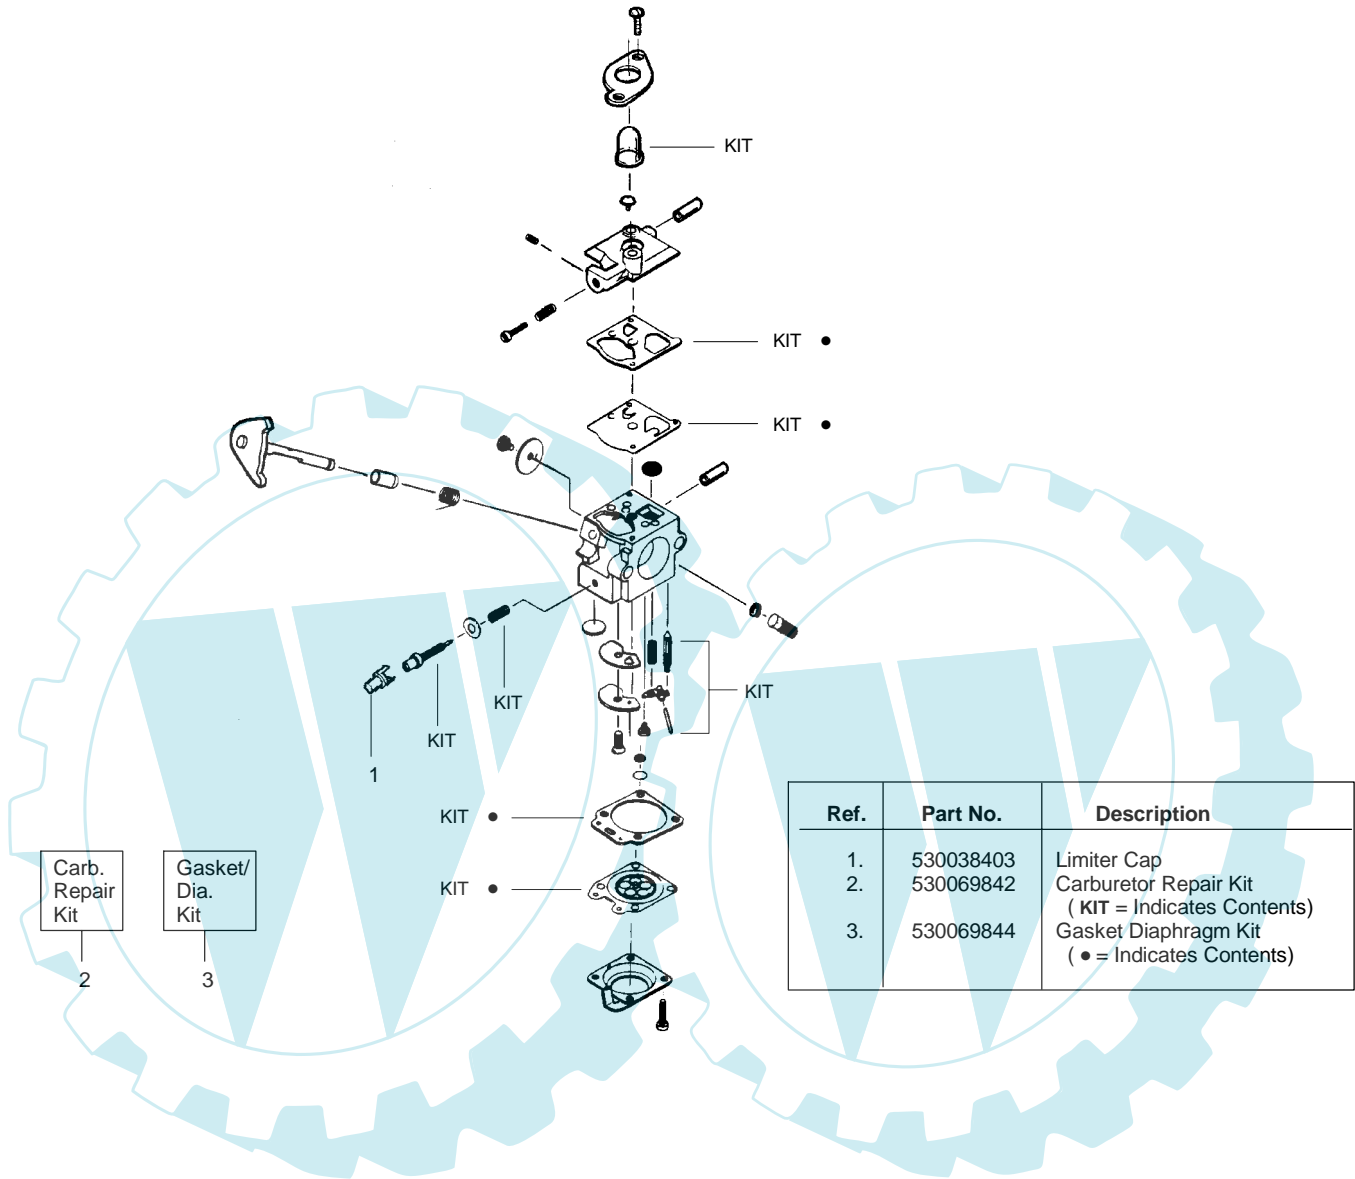

PARTS LIST NO. 530086888		McCULLOCH. PARTS LIST	MODEL(s) Trim Mac 250	
DATE 8/20/03	Replaces 530086888 - 3/28/03		Note: Illustration may differ from actual model due to design changes	PAGE NO. 6

Carburetor Assembly #530069754 (WA-226)

Kit - Carburetor Assembly No. 530071635 - WT-631

Note: No Repair kits are available for this carburetor, please order the complete assembly part number 530-071635 (WT-631)

✓ = NEW PART NUMBER FOR THIS IPL

★ = REFER TO THE SERVICE REFERENCE INDICATED FOR MORE INFORMATION. (LOCATED AT END OF IPL)