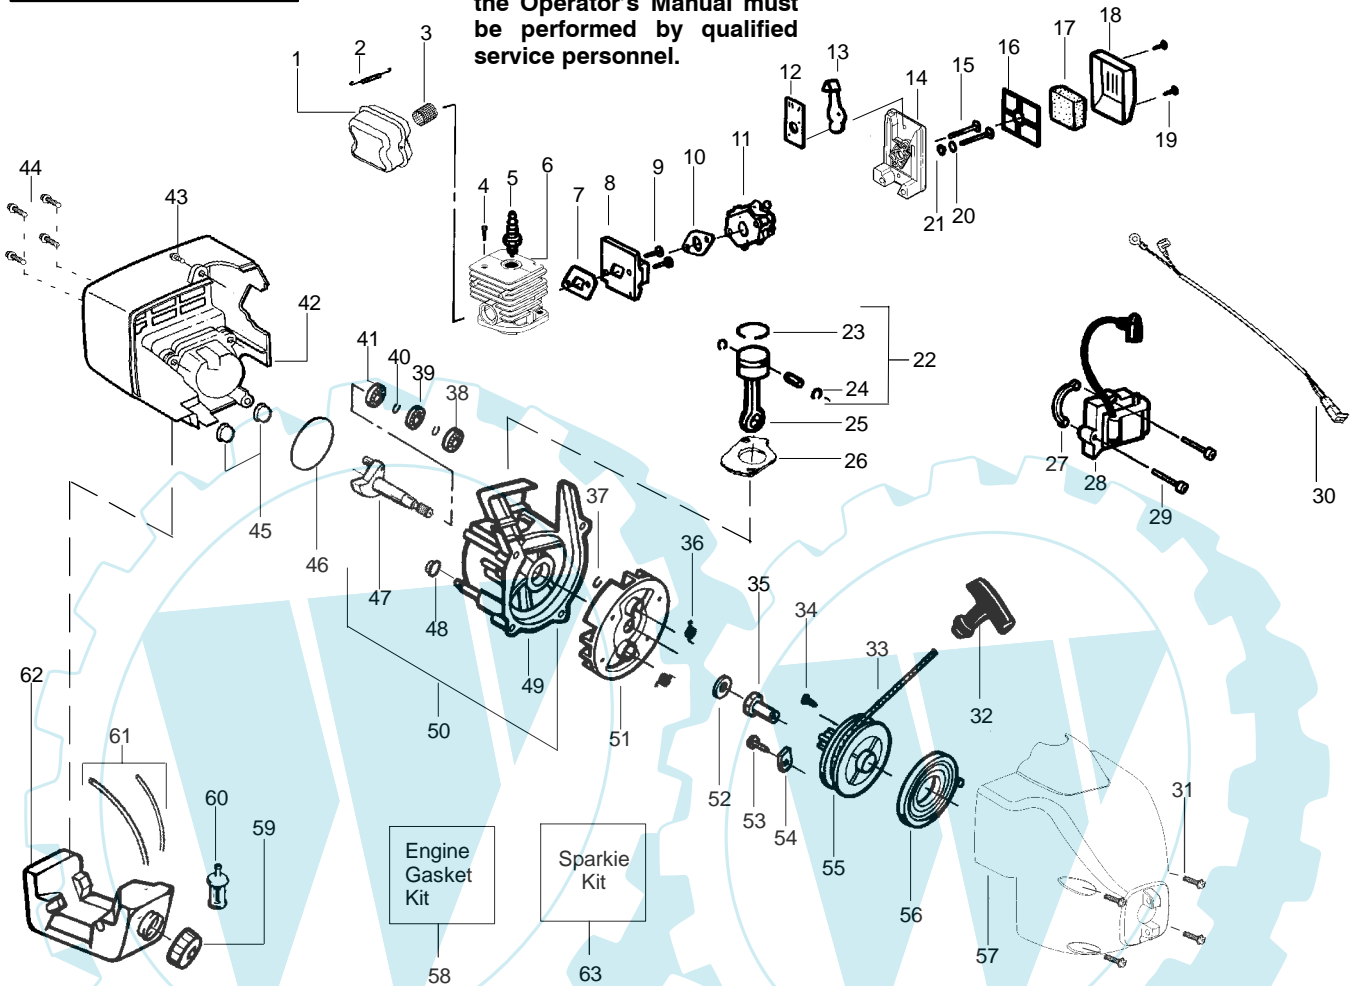

PARTS LIST NO. 530086888		McCULLOCH. PARTS LIST	MODEL(s) Trim Mac 250	
DATE 8/20/03	Replaces 530086888 - 3/28/03		Note: Illustration may differ from actual model due to design changes	PAGE NO. 3

TYPE 2

⚠ WARNING
All repairs, adjustments and maintenance not described in the Operator's Manual must be performed by qualified service personnel.

Ref.	Part No.	Description	Ref.	Part No.	Description	Ref.	Part No.	Description
1.	530071390	Kit - Muffler (incl. 2,3)	24.	530015162	Ret.-Piston Pin	48.	530036792	Isolator-C'Case
2.	530042088	Spring-Muffler	25.	530069615	Kit-Conn. Rod Ass'y.	49.	530012414	Assy-Crankcase (Incl. 38-41)
3.	530071391	Screen-Spark Arrestor	26.	530069616	Gasket-Cylinder (Kit)	50.	530071337	Assy-C'case & C'shaft (Incl. 37,47,49)
4.	530015953	Screw-Cylinder	27.	530036145	Spacer-Module	51.	530069886	Assy-Flywheel
5.	Champion	Spark Plug (RCJ 8Y)	28.	530039211	Module-Ignition	52.	530015828	Washer-Flat
6.	530069757	Kit - Cylinder	29.	530015954	Screw	53.	530015775	Screw
7.	530069616	Gasket-Cyl./Carb.(Kit)	30.	530047278	Assy-Switch Wire	54.	530053985	Retainer-Pulley
8.	530069758	Kit - Carb. Adaptor	31.	530015810	Screw	55.	530071536	Kit-Starter Pulley (Incl. 34)
9.	530016014	Screw	32.	530027569	Handle-Starter	56.	530042086	Spring-Starter
10.	530069616	Gasket-Carb. (Kit)	33.	530071542	Kit - Rope	57.	530071526	Assy. - Fan Housing
11.	530069754	Kit - Carburetor Ass'y (Incl. Limiter Cap)	34.	530016326	Screw	58.	530069616	Kit-Engine Gasket (Incl. 7,10,26,46)
12.	530038747	Plate-Choke Mounting	35.	530027953	Coupling-Drive	59.	530014347	Assy-Fuel Cap
13.	530035499	Shutter-Choke	36.	530023817	Spring-Starter Dog	60.	530095646	Assy-Fuel Pickup
14.	530052431	Box-Air	37.	530015941	Retain. Ring-C'shaft	61.	530069599	Kit-Fuel Line
15.	530015887	Screw	38.	530032124	Bearing-Outer	62.	530049933	Assy-Fuel Tank (Incl. cap, lines,filter)
16.	530036569	Plate - Filter Support	39.	530019179	Seal-C'case	63.	507475326	Kit-Sparkie (Incl. spring term. & boot)
17.	530036575	Air Filter- Foam	40.	530015945	Spacer-Ring-C'case			
18.	530054414	Cover-Air Filter	41.	530032125	Bearing-Inner			
19.	530015892	Screw	42.	530054299	Shroud-Rear			
20.	530015852	Spacer-Choke	43.	530015886	Screw			
21.	530015254	Washer	44.	530015810	Screw			
22.	530069987	Kit - Piston (Incl. 23, 24 & Pin)	45.	530036793	Isolator-Shroud			
23.	530055120	Ring-Piston	46.	530069616	O-Ring-C'case/Shrd (Kit)			
			47.	530012413	Assy-Crankshaft			

✓ = NEW PART NUMBER FOR THIS IPL

* = REFER TO THE SERVICE REFERENCE INDICATED FOR MORE INFORMATION. (LOCATED AT END OF IPL)