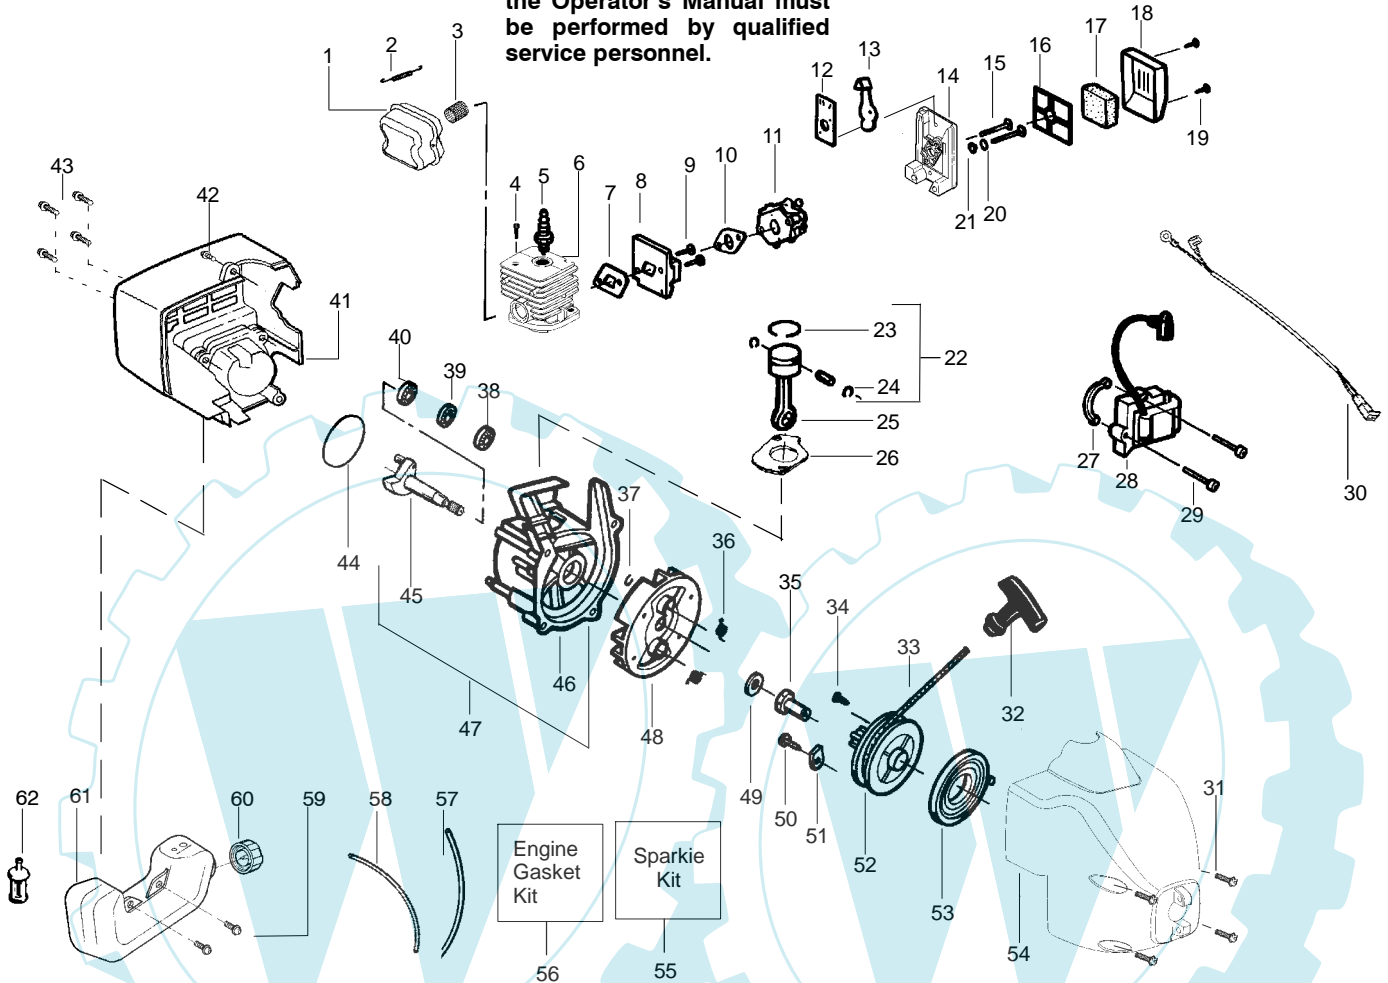

PARTS LIST NO. 530086888		McCULLOCH. PARTS LIST	MODEL(s) Trim Mac 250	
DATE 8/20/03	Replaces 530086888 - 3/28/03		Note: Illustration may differ from actual model due to design changes	PAGE NO. 4

TYPE 3

WARNING
All repairs, adjustments and maintenance not described in the Operator's Manual must be performed by qualified service personnel.

Ref.	Part No.	Description	Ref.	Part No.	Description	Ref.	Part No.	Description
1.	530071390	Kit - Muffler (incl. 2,3)	23.	530055120	Ring-Piston	46.	530012491	Assy-Crankcase (Incl. 38-40)
2.	530042088	Spring-Muffler	24.	530015162	Ret.-Piston Pin	47.	530071337	Assy-C'case & C'shaft (Incl. 37,45,46)
3.	530071391	Screen-Spark Arrestor	25.	530069615	Kit-Conn. Rod Ass'y.	48.	530069886	Assy-Flywheel
4.	530015953	Screw-Cylinder	26.	530069616	Gasket-Cylinder (Kit)	49.	530015828	Washer-Flat
5.	Champion	Spark Plug (RCJ6Y)	27.	530036145	Spacer-Module	50.	530015775	Screw
6.	530069757	Kit - Cylinder	28.	530039211	Module-Ignition	51.	530053985	Retainer-Pulley
7.	530069616	Gasket-Cyl./Carb.(Kit)	29.	530015954	Screw	52.	530071536	Kit-Starter Pulley (Incl. 34)
8.	530069758	Kit - Carb. Adaptor	30.	530047278	Assy-Switch Wire	53.	530042086	Spring-Starter
9.	530016014	Screw	31.	530015810	Screw	54.	530071526	Assy. - Fan Housing
10.	530069616	Gasket-Carb. (Kit)	32.	530027569	Handle-Starter	55.	507475326	Kit-Sparkie (Incl. spring term. & boot)
11.	---	Kit - Carburetor Ass'y (WA-226)	33.	530071542	Kit - Rope	56.	530069616	Kit-Engine Gasket (Incl. 7,10,26,44)
	530071635	(WT-631)	34.	530016326	Screw	57.	530069216	Kit-Fuel Line(large)
12.	530038747	Plate-Choke Mounting	35.	530027953	Coupling-Drive	58.	530069247	Kit-Fuel Line(small)
13.	530035499	Shutter-Choke	36.	530023817	Spring-Starter Dog	59.	530016379	Retainer-Tank
14.	530052431	Box-Air	37.	530015941	Retain. Ring-C'shaft	60.	530014347	Assy-Fuel Cap
15.	530015887	Screw	38.	530055728	Bearing-Outer	61.	530056731	Assy-Fuel Tank (Incl. cap, lines,filter)
16.	530036569	Plate - Filter Support	39.	530071615	Kit-C'case Seal	62.	530095646	Assy-Fuel Pickup
17.	530036575	Air Filter- Foam	40.	530032125	Bearing-Inner			
18.	530054414	Cover-Air Filter	41.	530056548	Shroud-Rear			
19.	530015892	Screw	42.	530015886	Screw			
20.	530015852	Spacer-Choke	43.	530015810	Screw			
21.	530015254	Washer	44.	530071535	O-Ring-C'case/Shrd (Kit)			
22.	530069987	Kit - Piston (Incl. 23, 24 & Pin)	45.	530012413	Assy-Crankshaft			

✓ = NEW PART NUMBER FOR THIS IPL

* = REFER TO THE SERVICE REFERENCE INDICATED FOR MORE INFORMATION. (LOCATED AT END OF IPL)