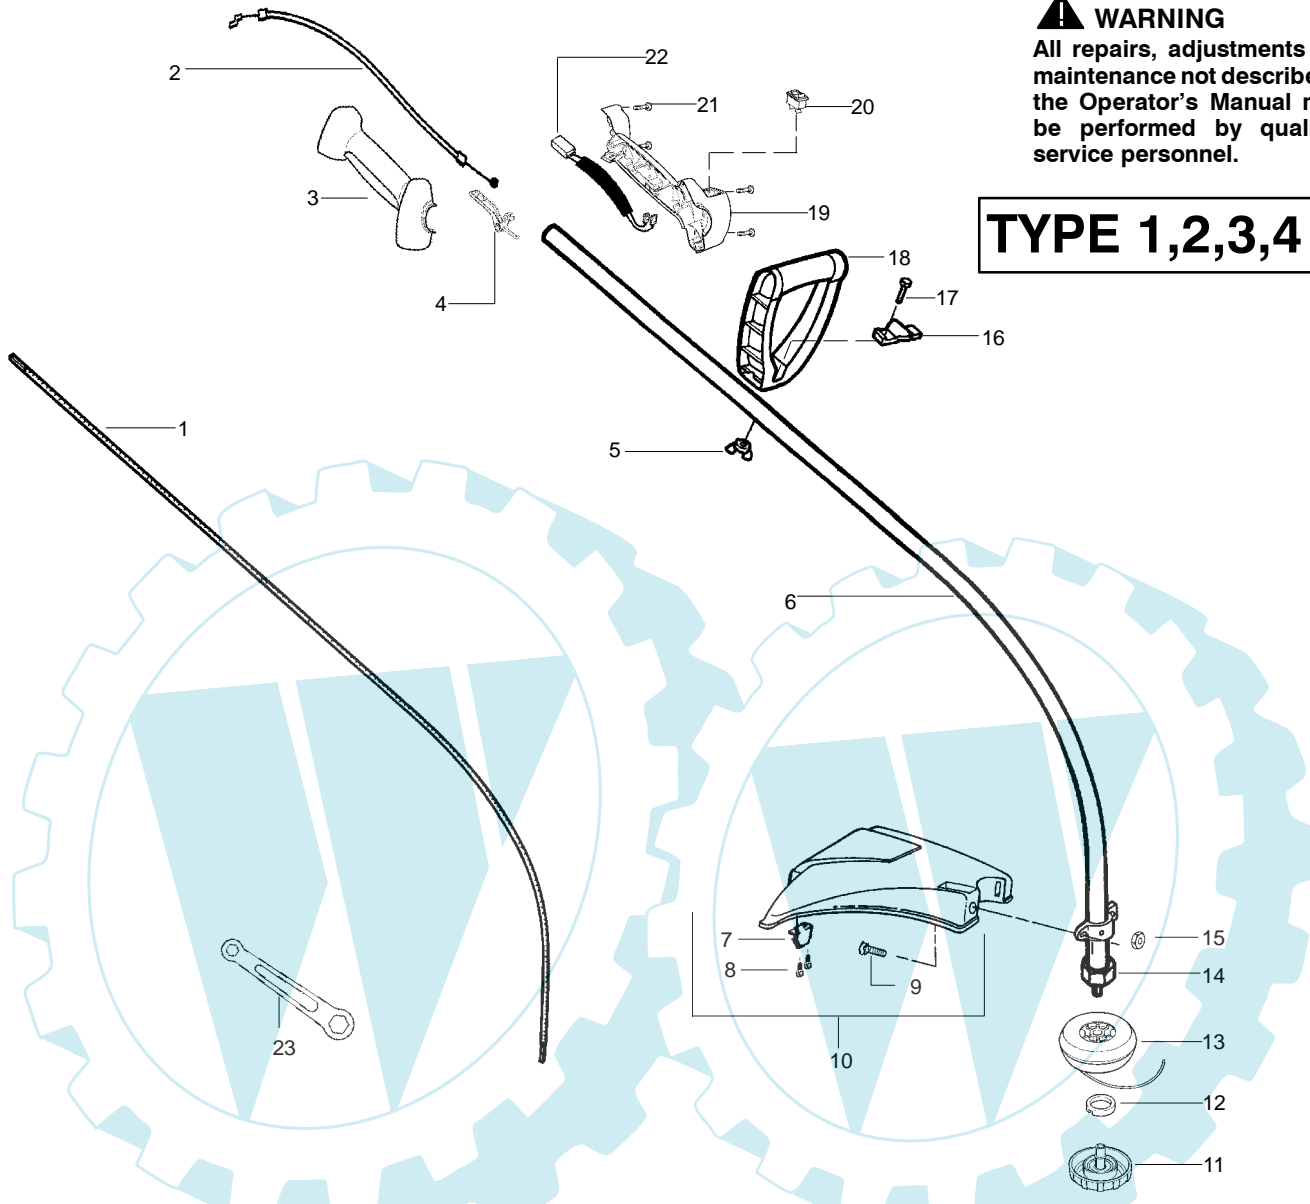

PARTS LIST NO. 530086888		McCULLOCH . PARTS LIST	MODEL(s) Trim Mac 250
DATE 8/20/03	Replaces 530086888 – 3/28/03		Note: Illustration may differ from actual model due to design changes

⚠ WARNING
All repairs, adjustments and maintenance not described in the Operator's Manual must be performed by qualified service personnel.

TYPE 1,2,3,4

Ref.	Part No.	Description	Ref.	Part No.	Description
1.	530053614	Shaft-Flex	17.	530015820	Bolt-Handle/Shield
2.	530055159	Assy-Throttle Cable	18.	530094673	Handle-Assist
3.	530054990	Hsg.-Throttle (Right)	19.	530056425	Hsg.-Throttle (Left)
4.	530038682	Trigger	20.	530069572	Kit-Switch
5.	530016118	Wingnut-Handle/Shield	21.	530016179	Screw
6.	530071538	Kit-Drive Shaft Hsg. Assy.	22.	530049072	Assy-Front Wire
7.	530052287	Limiters-Line	23.	530056401	Wrench
8.	530015814	Screw-Line Limiter		Not Shown	
9.	530015820	Bolt-Handle/Shield		-	Operator Manual
10.	530071724	Kit-Shield Ass'y. (Incl. 7,8,9 & 15)		530163952	Scan
11.	530054222	Assy-Cap		530163953	Euro
12.	530403949	Guide-Line		530163954	Slov.
13.	530095935	Assy.-Wound hub		530056462	Decal-Shaft Warning
14.	530094543	Dust Cup		530038973	Decal-Handle Space
15.	530015197	Nut			
16.	530094847	Clamp-Handle			

✓ = NEW PART NUMBER FOR THIS IPL

★ = REFER TO THE SERVICE REFERENCE INDICATED FOR MORE INFORMATION. (LOCATED AT END OF IPL)

PARTS LIST NO. 530086888		McCULLOCH . PARTS LIST	MODEL(s) Trim Mac 250
DATE 8/20/03	Replaces 530086888 - 3/28/03		Note: Illustration may differ from actual model due to design changes