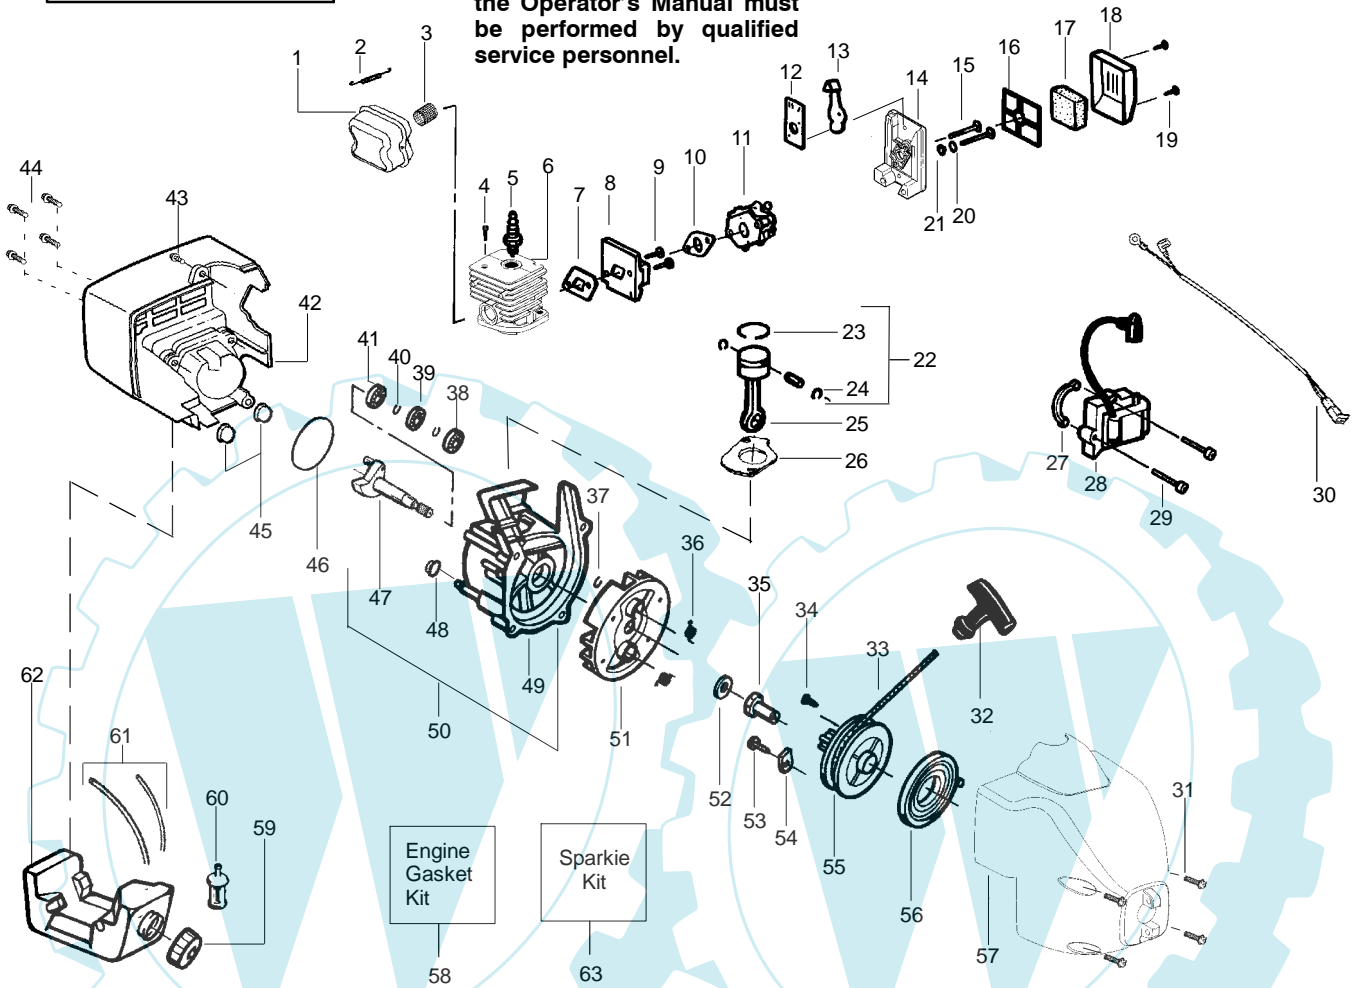

PARTS LIST NO. 530086888		McCULLOCH. PARTS LIST	MODEL(s) Trim Mac 250	
DATE 8/20/03	Replaces 530086888 - 3/28/03		Note: Illustration may differ from actual model due to design changes	PAGE NO. 2

TYPE 1

WARNING
All repairs, adjustments and maintenance not described in the Operator's Manual must be performed by qualified service personnel.

Ref.	Part No.	Description	Ref.	Part No.	Description	Ref.	Part No.	Description
1.	530071390	Kit - Muffler (incl. 2,3)	24.	530015162	Ret.-Piston Pin	48.	530036792	Isolator-C'Case
2.	530042088	Spring-Muffler	25.	530069945	Kit-Conn. Rod Ass'y.	49.	530012414	Assy-Crankcase
3.	530071391	Screen-Spark Arrestor	26.	530071535	Gasket-Cylinder (Kit)			(Incl. 38-41)
4.	530015953	Screw-Cylinder	27.	530036145	Spacer-Module	50.	530071337	Assy-C'case & C'shaft
5.	Champion	Spark Plug (RCJ 8Y)	28.	530039211	Module-Ignition			(Incl. 37,47,49)
6.	530071359	Kit - Cylinder	29.	530015954	Screw	51.	530069886	Assy-Flywheel
7.	530071535	Gasket-Cyl./Carb.(Kit)	30.	530047278	Assy-Switch Wire	52.	530015828	Washer-Flat
8.	530069758	Kit - Carb. Adaptor	31.	530015810	Screw	53.	530015775	Screw
9.	530016014	Screw	32.	530027569	Handle-Starter	54.	530053985	Retainer-Pulley
10.	530071535	Gasket-Carb. (Kit)	33.	530071542	Kit - Rope	55.	530071536	Kit-Starter Pulley
11.	530069754	Kit - Carburetor Ass'y (Incl. Limiter Cap)	34.	530016326	Screw			(Incl. 34)
			35.	530027953	Coupling-Drive	56.	530042086	Spring-Starter
12.	530038747	Plate-Choke Mounting	36.	530023817	Spring-Starter Dog	57.	530071526	Assy. - Fan Housing
13.	530035499	Shutter-Choke	37.	530015941	Retain. Ring-C'shaft	58.	530071535	Kit-Engine Gasket
14.	530052431	Box-Air	38.	530032124	Bearing-Outer			(Incl. 7,10,26,46)
15.	530015887	Screw	39.	530019179	Seal-C'case	59.	530014347	Assy-Fuel Cap
16.	530036569	Plate - Filter Support	40.	530015945	Retainer Ring-C'case	60.	530095646	Assy-Fuel Pickup
17.	530036575	Air Filter- Foam	41.	530032125	Bearing-Inner	61.	530069599	Kit-Fuel Line
18.	530054414	Cover-Air Filter	42.	530054299	Shroud-Rear	62.	530049933	Assy-Fuel Tank
19.	530015892	Screw	43.	530015934	Screw			(Incl. cap, lines,filter)
20.	530015852	Spacer-Choke	44.	530015810	Screw	63.	507475326	Kit-Sparkie (Incl. spring term. & boot)
21.	530015254	Washer	45.	530036793	Isolator-Shroud			
22.	530071357	Kit - Piston (Incl. 23, 24 & Pin)	46.	530071535	O-Ring-C'case/Shrd (Kit)			
23.	530055120	Ring-Piston	47.	530012413	Assy-Crankshaft			

✓ = NEW PART NUMBER FOR THIS IPL

★ = REFER TO THE SERVICE REFERENCE INDICATED FOR MORE INFORMATION. (LOCATED AT END OF IPL)